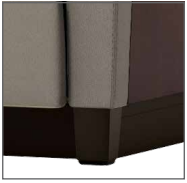

arm styles

600 series
fully upholstered, soft top

601 series
upholstered, wood cap

602 series
recessed upholstered,
wood cap

603 series
recessed wood panel,
wood cap

leg styles

plinth

caster

metal
silver or black

wood

base options

pull handle

straight back

sleep conversion

open base

continuous
panel