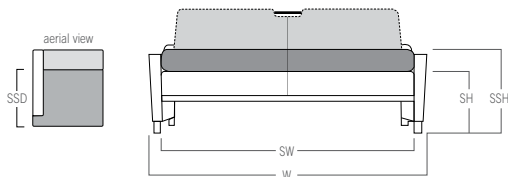

ottoman
wood, thermoform,
or fabric

drawer

trundle bed
wood or thermoform

sleep conversion

specifications

Product No.	Description	W	D	H	SW	SD	SH	AH	WT	YDG	WT CAP
60066	600 Series, Soft Top Arm	74	34	38	66	21	18.5	23.5	171	12.75	750
60069	600 Series, Soft Top Arm	77	34	38	69	21	18.5	23.5	177	12.75	750
60072	600 Series, Soft Top Arm	80	34	38	72	21	18.5	23.5	183	12.75	750
60075	600 Series, Soft Top Arm	83	34	38	75	21	18.5	23.5	189	12.75	750
60078	600 Series, Soft Top Arm	86	34	38	78	21	18.5	23.5	195	12.75	750
60166	601 Series, Uph Arm, Arm Cap	74	34	38	66	21	18.5	23.5	175	13	750
60169	601 Series, Uph Arm, Arm Cap	77	34	38	69	21	18.5	23.5	181	13	750
60172	601 Series, Uph Arm, Arm Cap	80	34	38	72	21	18.5	23.5	187	13	750
60175	601 Series, Uph Arm, Arm Cap	83	34	38	75	21	18.5	23.5	193	13	750
60178	601 Series, Uph Arm, Arm Cap	86	34	38	78	21	18.5	23.5	195	13	750
60266	602 Series, Recessed Arm, Uph Panel, Arm Cap	74	34	38	66	21	18.5	23.5	175	12.25	750
60269	602 Series, Recessed Arm, Uph Panel, Arm Cap	77	34	38	69	21	18.5	23.5	181	12.25	750
60272	602 Series, Recessed Arm, Uph Panel, Arm Cap	80	34	38	72	21	18.5	23.5	187	12.25	750
60275	602 Series, Recessed Arm, Uph Panel, Arm Cap	83	34	38	75	21	18.5	23.5	193	12.25	750
60278	602 Series, Recessed Arm, Uph Panel, Arm Cap	86	34	38	78	21	18.5	23.5	195	12.25	750
60366	603 Series, Recessed Arm, Wood Panel, Arm Cap	74	34	38	66	21	18.5	23.5	175	11.75	750
60369	603 Series, Recessed Arm, Wood Panel, Arm Cap	77	34	38	69	21	18.5	23.5	181	11.75	750
60372	603 Series, Recessed Arm, Wood Panel, Arm Cap	80	34	38	72	21	18.5	23.5	187	11.75	750
60375	603 Series, Recessed Arm, Wood Panel, Arm Cap	83	34	38	75	21	18.5	23.5	193	11.75	750
60378	603 Series, Recessed Arm, Wood Panel, Arm Cap	86	34	38	78	21	18.5	23.5	195	11.75	750

dimension legend

W: Overall Width
 D: Depth
 H: Height
 SW: Seat Width
 SD: Seat Depth
 SH: Seat Height
 SSH: Sleep Surface Height 22.5"
 SSD: Sleep Surface Depth 30.5"
 AH: Arm Height
 WT: Weight
 YDG: Fabric Yardage